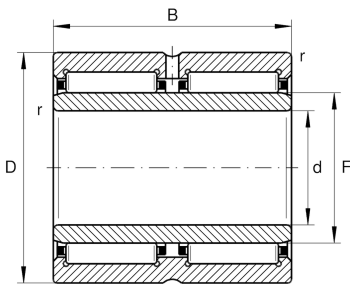

#### Main Dimensions & Performance Data

d	60 mm	Bore diameter
D	85 mm	Outside diameter
B	45 mm	Width
C <sub>r</sub>	106.000 N	Basic dynamic load rating, radial
C <sub>0r</sub>	191.000 N	Basic static load rating, radial
C <sub>ur</sub>	33.000 N	Fatigue load limit, radial
n <sub>G</sub>	6.700 1/min	Limiting speed
n <sub>gr</sub>	3.700 1/min	Reference speed
≈m	0,794 kg	Ağırlık

#### Dimensions

F	68 mm	Raceway diameter inner ring
r <sub>min</sub>	1 mm	Minimum chamfer dimension
s	1,5 mm	Axial displacement